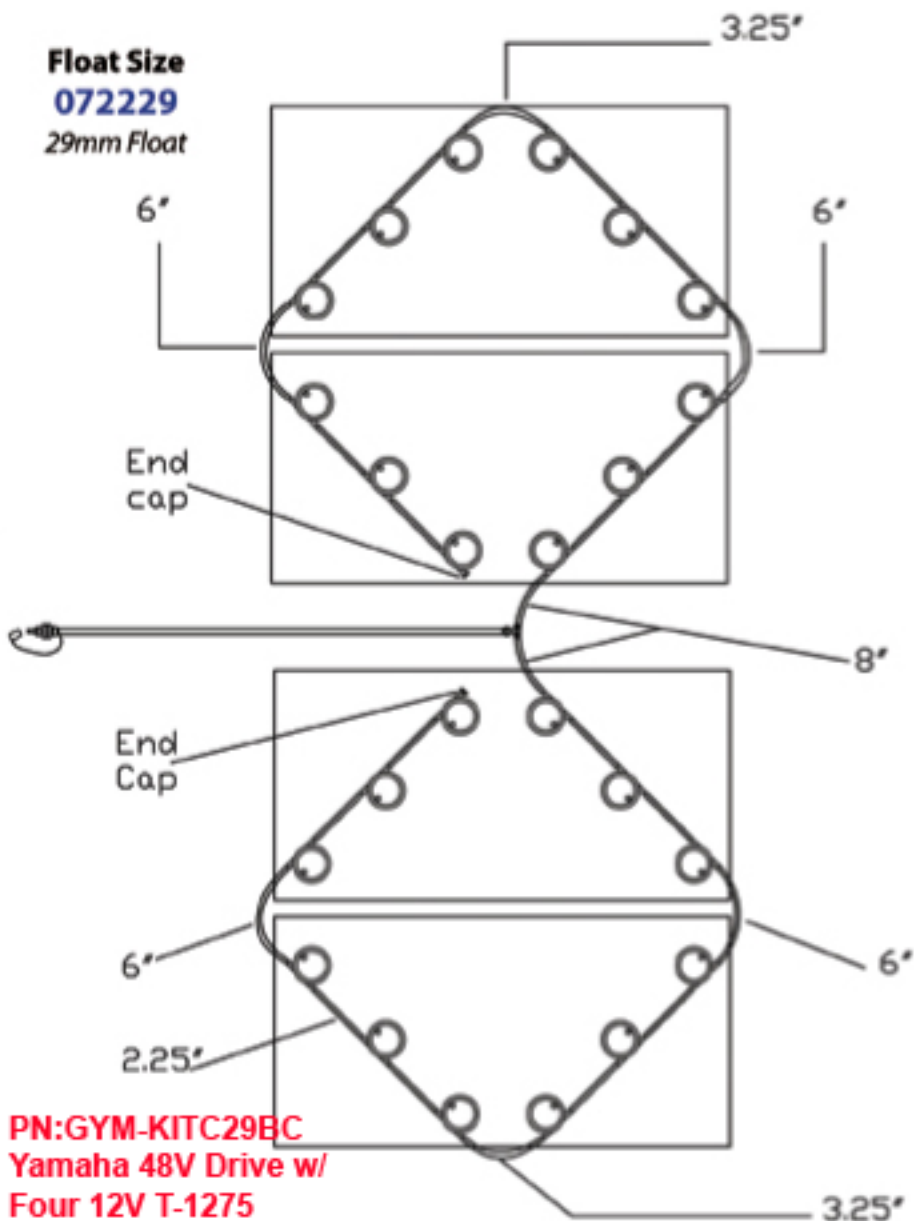

Float Size

072229

29mm Float

PN:GYM-KITC29BC
Yamaha 48V Drive w/
Four 12V T-1275