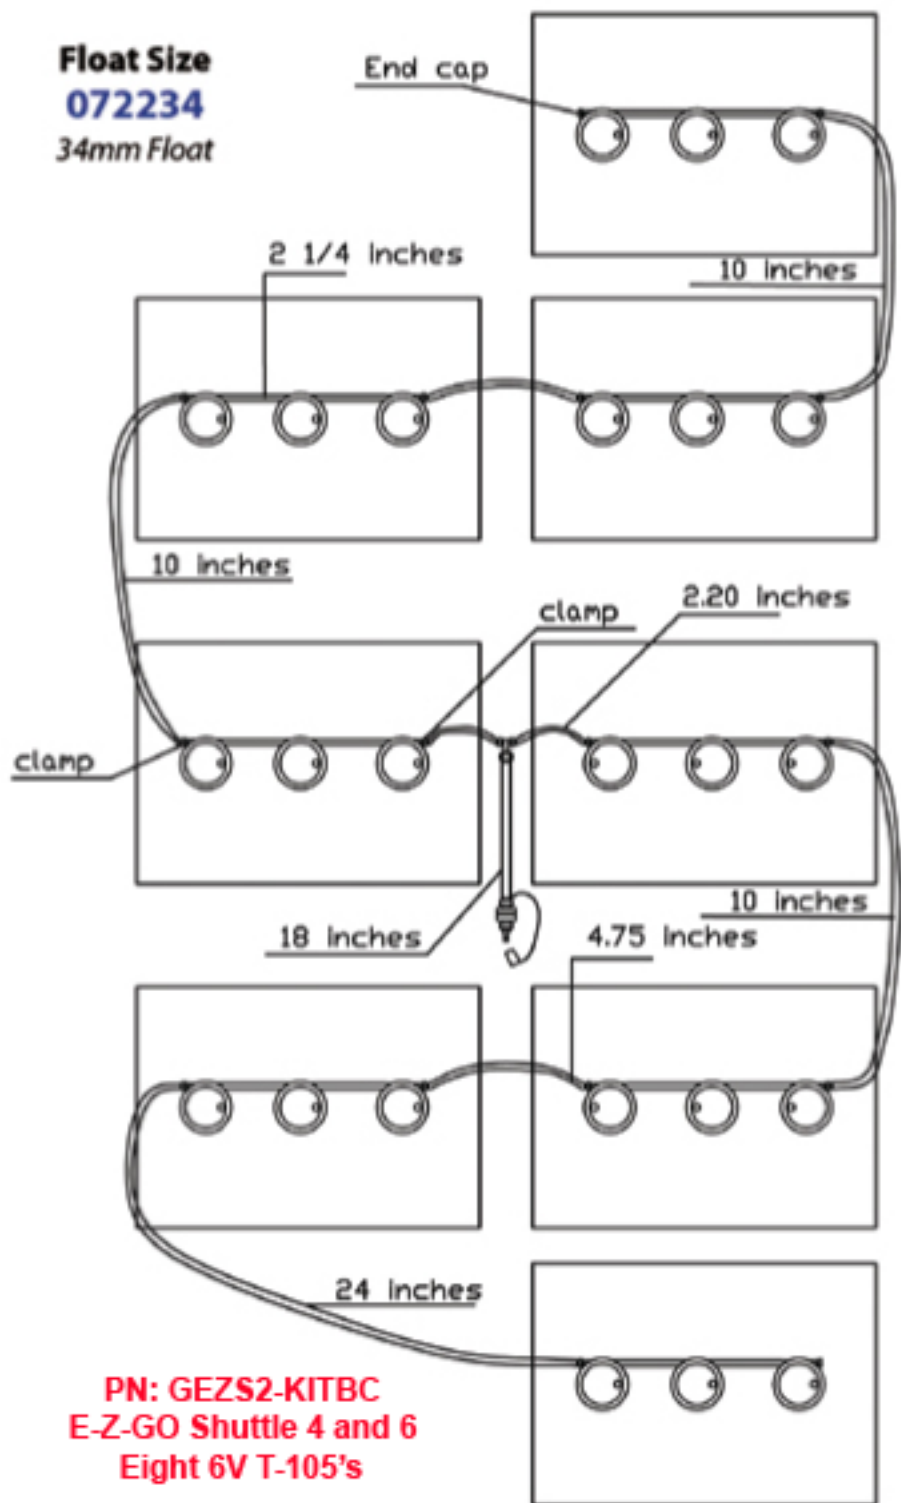

Float Size
072234
34mm Float

PN: GEZS2-KITBC
E-Z-GO Shuttle 4 and 6
Eight 6V T-105's