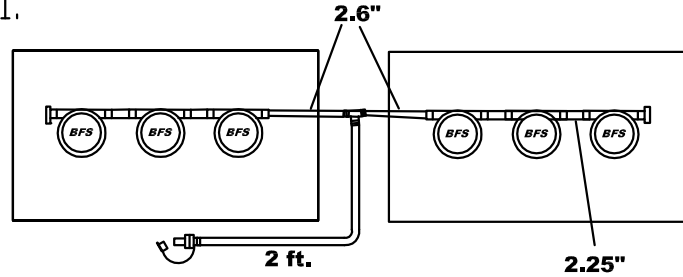

Club Car Carryall 6

8 Six volt batteries GCCT-KIT6BC

BFS OF THE AMERICAS

Please follow the sketch precisely as shown.

Installation Instructions: Lay preassembled kit on top of batteries exactly as shown in sketch. push straight down on each valve until it snaps into the cell. Make sure all tubing remains unobstructed. If there are any questions concerning installation, please call Battery Filling Systems at 877-522-5431.

Operation instructions:

Please water batteries after charge and do not leave unattended

Connect the Delivery system (2 1/2 gallon tank, direct fill link, or direct fill gun) to single point on kit. Simply pull back on female quick connect and insert into male quick connect. When flow indicator stops spinning or all indicator eyes come to top of the plug, disconnect quick connect