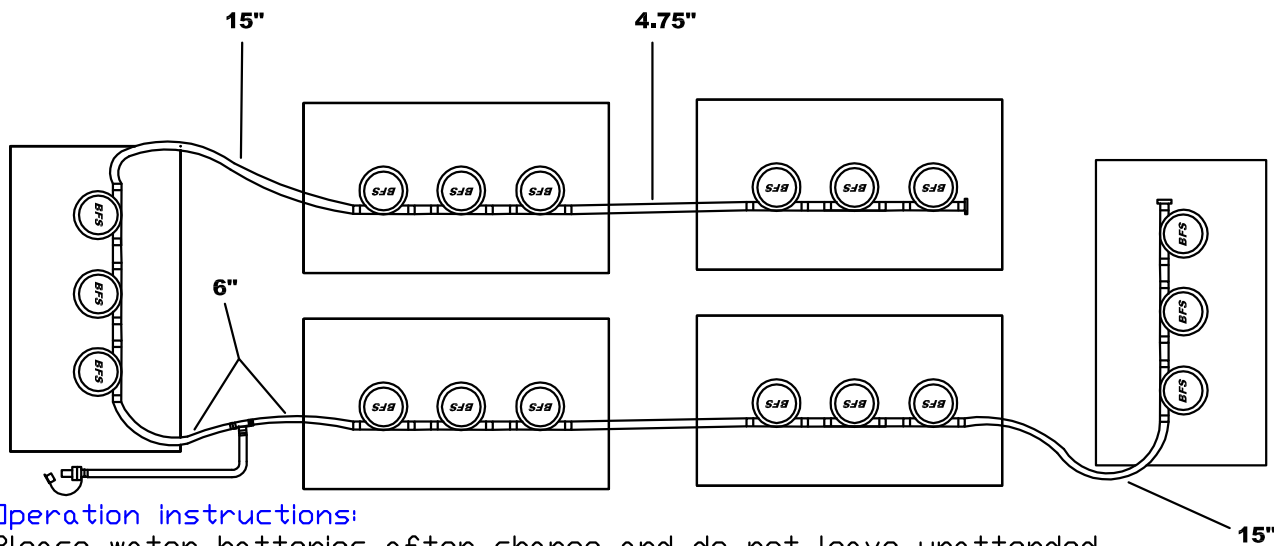

Club Car Carryall 6

8 Six volt batteries GCCT-KIT6BC

BFS OF THE AMERICAS

Please follow the sketch precisely as shown.

Installation Instructions: Lay preassembled kit on top of batteries exactly as shown in sketch. push straight down on each valve until it snaps into the cell. Make sure all tubing remains unobstructed. If there are any questions concerning installation, please call Battery Filling Systems at 877-522-5431.

Operation instructions:

Please water batteries after charge and do not leave unattended

Connect the Delivery system (2 1/2 gallon tank, direct fill link, or direct fill gun) to single point on kit. Simply pull back on female quick connect and insert into male quick connect. When flow indicator stops spinning or all indicator eyes come to top of the plug, disconnect quick connect