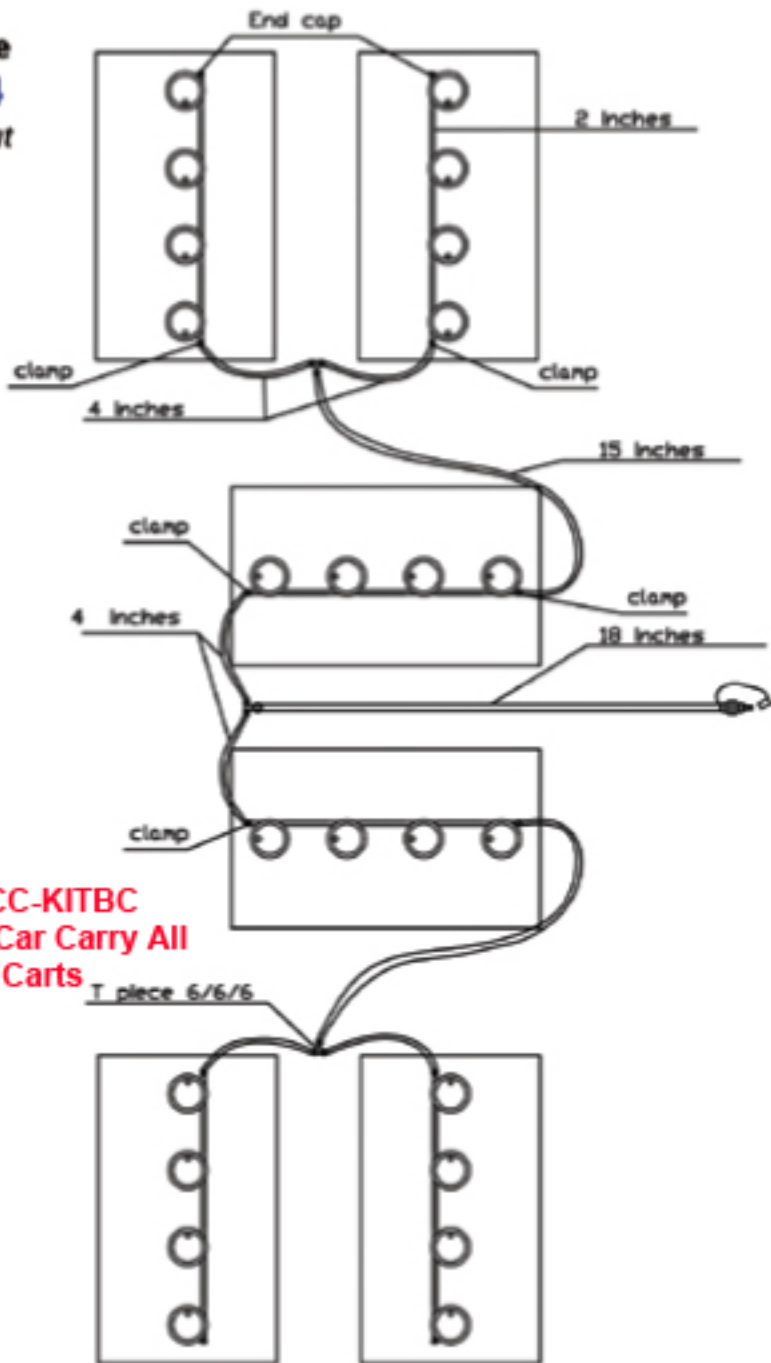

Float Size
072234
34mm Float

Front of the car

PN: GCC-KITBC
48V Club Car Carry All
& DS Golf Carts